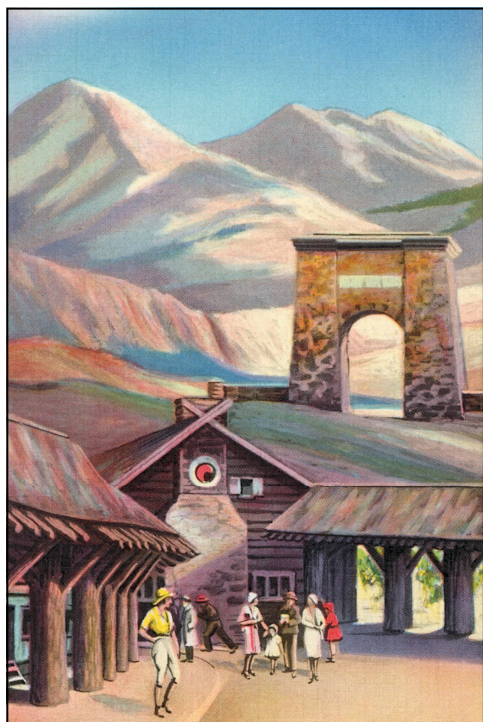

**SAVE THE DATE**

**08.25.16**

CELEBRATE  
100 YEARS OF THE  
NATIONAL PARK SERVICE

**GARDINER, MT**  
THE ORIGINAL GATEWAY  
TO THE WORLD'S  
FIRST NATIONAL PARK

[WWW.GARDINERGATEWAYPROJECT.ORG](http://WWW.GARDINERGATEWAYPROJECT.ORG)